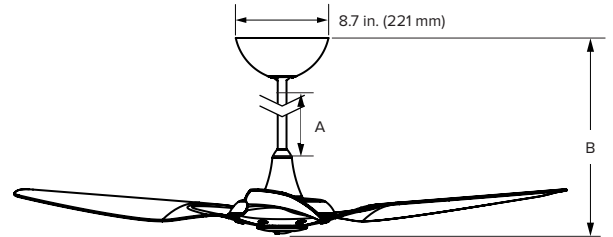

Universal Mount

Sloped or flat ceilings from 10.5 to ≥14 ft (3.2 to ≥4.3 m)

Universal Mount Downrod Lengths

Downrod (A)¹	Included		Optional			
		20 in. (508 mm)	32 in. (813 mm)	7 in. (178 mm)	48 in. (1219 mm)	60 in. (1524 mm)
Fan Height (B)²	29 in. (737 mm)	41 in. (1041 mm)	16 in. (406 mm)	57 in. (1448 mm)	69 in. (1753 mm)	
Ceiling Height	10.5–11 ft (3.2–3.4 m)	11–13 ft (3.4–4 m)	9–11 ft (2.7–2.9 m)	13–14 ft (4–4.3 m)	>14 ft (>4.3 m)	

Aluminum Fan Specifications

Diameter	Mount	Weight³	Max Speed	Airflow Min/Max	Watts Min/Max	Operating Voltage	Ambient Operational Temperature	Sound Level⁴
52 in. (132 cm)	Low Profile	16.5 lb (7.5 kg)	177 RPM	1,301 / 5,629 cfm	2.2 / 15.6 W	100–240 VAC, 1 ϕ, 50–60 Hz	32° to 104° F (0° to 40° C)	<35 dba at max speed
	Universal	15.5 lb (7 kg)	200 RPM	1,389 / 6,713 cfm	2.1 / 20.7 W			
60 in (152 cm)	Low Profile	18.5 lb (8.4 kg)	177 RPM	1,070 / 6,698 cfm	1.9 / 18.4 W			
	Universal	17.5 lb (8 kg)	200 RPM	1,194 / 8,629 cfm	1.9 / 26.8 W			
84 in. (213 cm)	Universal	26 lb (11.8 kg)	135 RPM	5,983 / 19,292 cfm	4.2 / 53.7 W			

Bamboo Fan Specifications

Diameter	Mount	Weight³	Max Speed	Airflow Min/Max	Watts Min/Max	Operating Voltage	Ambient Operational Temperature	Sound Level⁴
52 in. (132 cm)	Low Profile	14 lb (6.4 kg)	177 RPM	1,483 / 5,866 cfm	2.2 / 19.2 W	100–240 VAC, 1 ϕ, 50–60 Hz	32° to 104° F (0° to 40° C)	<35 dba at max speed
	Universal	13 lb (5.9 kg)	200 RPM	1,427 / 6,597 cfm	2.3 / 26.6 W			
60 in (152 cm)	Low Profile	16 lb (7.3 kg)	177 RPM	876 / 6,165 cfm	1.9 / 15.5 W			
	Universal	15 lb (6.8 kg)	200 RPM	1,038 / 7,673 cfm	1.8 / 21.4 W			
84 in. (213 cm)	Universal	21 lb (9.5 kg)	135 RPM	4,661 / 15,378 cfm	3.8 / 39.2 W			

Lead times may vary.
Warranty period and terms vary by country and application.

USA
BIGASSFANS.COM
877-244-3267

CANADA
BIGASSFANS.COM
844-924-4277

AUSTRALIA
BIGASSFANS.COM/AU
1300 244 277

SINGAPORE
BIGASSFANS.COM/SG
65 6709 8500