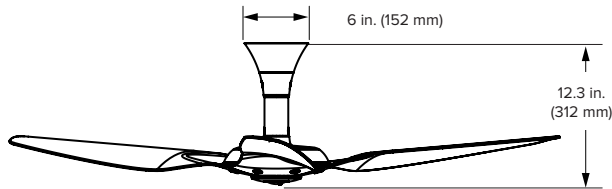

HAIKU INDOOR

THE CEILING FAN, REINVENTED

Low Profile Mount

Flat ceilings as low as 8 ft (2.4 m)