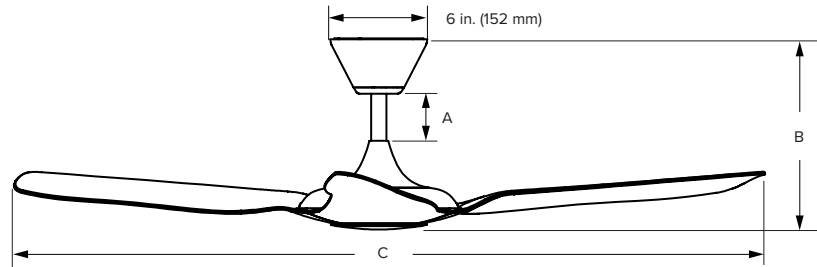

HAIKU L

WITH IMPRESSIVE AIRFLOW AND A CLEAN AESTHETIC, HAIKU L BRINGS COMFORT AND ELEGANCE WITHIN REACH.

Downrod Lengths							
Downrod (A)¹	Included	Optional					
		5 in. (128.5 mm)	10 in. (256 mm)	22 in. (561 mm)	34.8 in. (884 mm)	50.8 (1291 mm)	62.8 in. (1595 mm)
Fan Height (B)	11.5 in. (289 mm)	16.4 in. (417 mm)	28.4 in. (721 mm)	41.1 in. (1044 mm)	57.1 in. (1451 mm)	69 in. (1755 mm)	
Ceiling Height	≥ 8 ft (≥ 2.4 m)	≥ 9 ft (≥ 2.7m)	≥ 10 ft (≥ 3 m)	≥ 11 ft (≥ 3.4 m)	≥ 12 ft (≥ 3.7 m)	≥ 13 ft (≥ 4 m)	

Fan Specifications							
Diameter (C)	CFM (Max)	Speed) (Min/Max)	Watts (Max)	Environment	Input Power	Weight	Sound Level²
44 in. (112 cm)	4,662 CFM	60/260 RPM	19.3 W	Indoor	100–240 VAC, 50/60 Hz, 1 Φ	11.9 lb (5.4 kg)	<35 dBA at max speed
52 in. (132 cm)	5,204 CFM	35/201 RPM	20.3 W				

Light Specifications	
Color Temp	CRI
2700 K	90

Construction Features					
Airfoils	Motor³	Controls⁴	Integrated LED Light	Mounting	Accessories
Hybrid resin construction	High-efficiency, brushless EC motor Fan Eco	Handheld remote Haiku L Wall Control Voice control and Haiku mobile app (Wi-Fi module) 0–10 V	Settings include on/off, Sleep mode, and 16 dimmable light levels	Flat or sloped ceilings 8 ft (2.4 m) or taller	Haiku L Wall Control Wi-Fi Module 0–10 V Module

Ordering Information	
White	Black
44 inch (112 cm): FR112C-U1H00-3L00-09259-259P610 52 inch (132 cm): FR127C-U1H00-3L00-09259-259P610	44 inch (112 cm): FR112C-U1H00-3L00-09258-258P610 52 inch (132 cm): FR127C-U1H00-3L00-09258-258P610